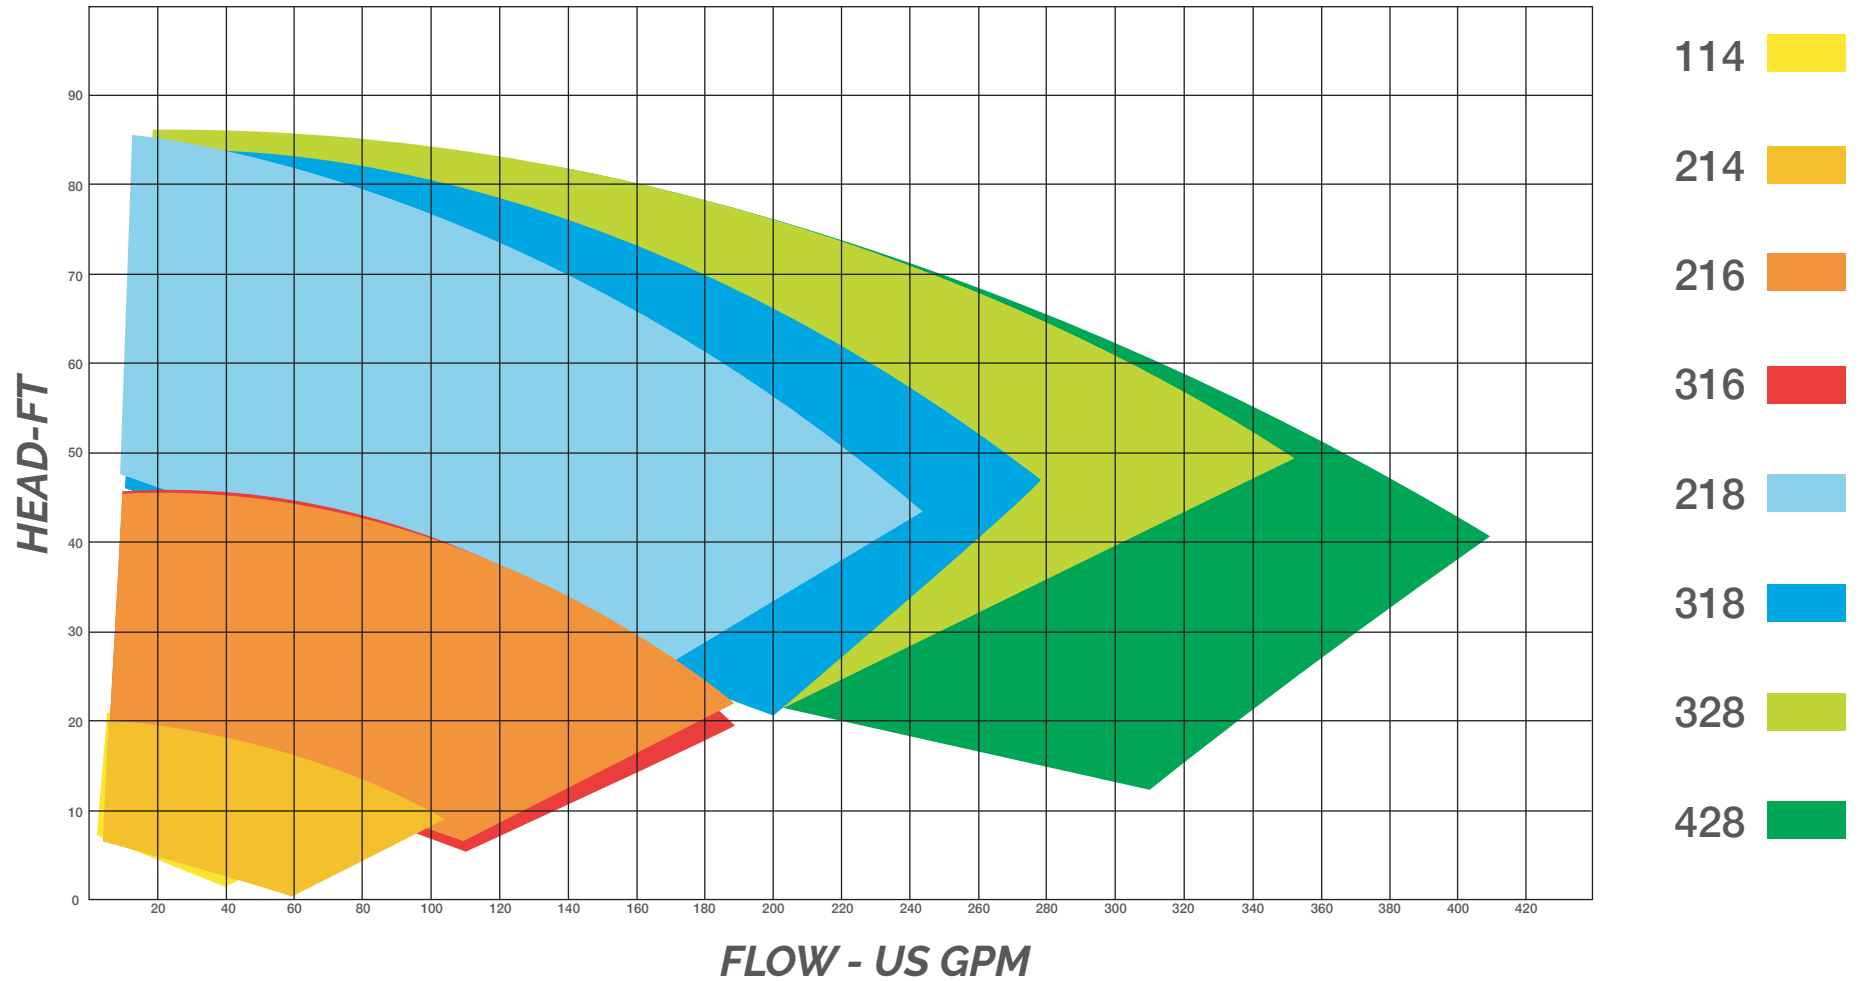

QIS Composite curves 60HZ - GPM vs FT

QIS Composite curves 60HZ - GPM vs FT